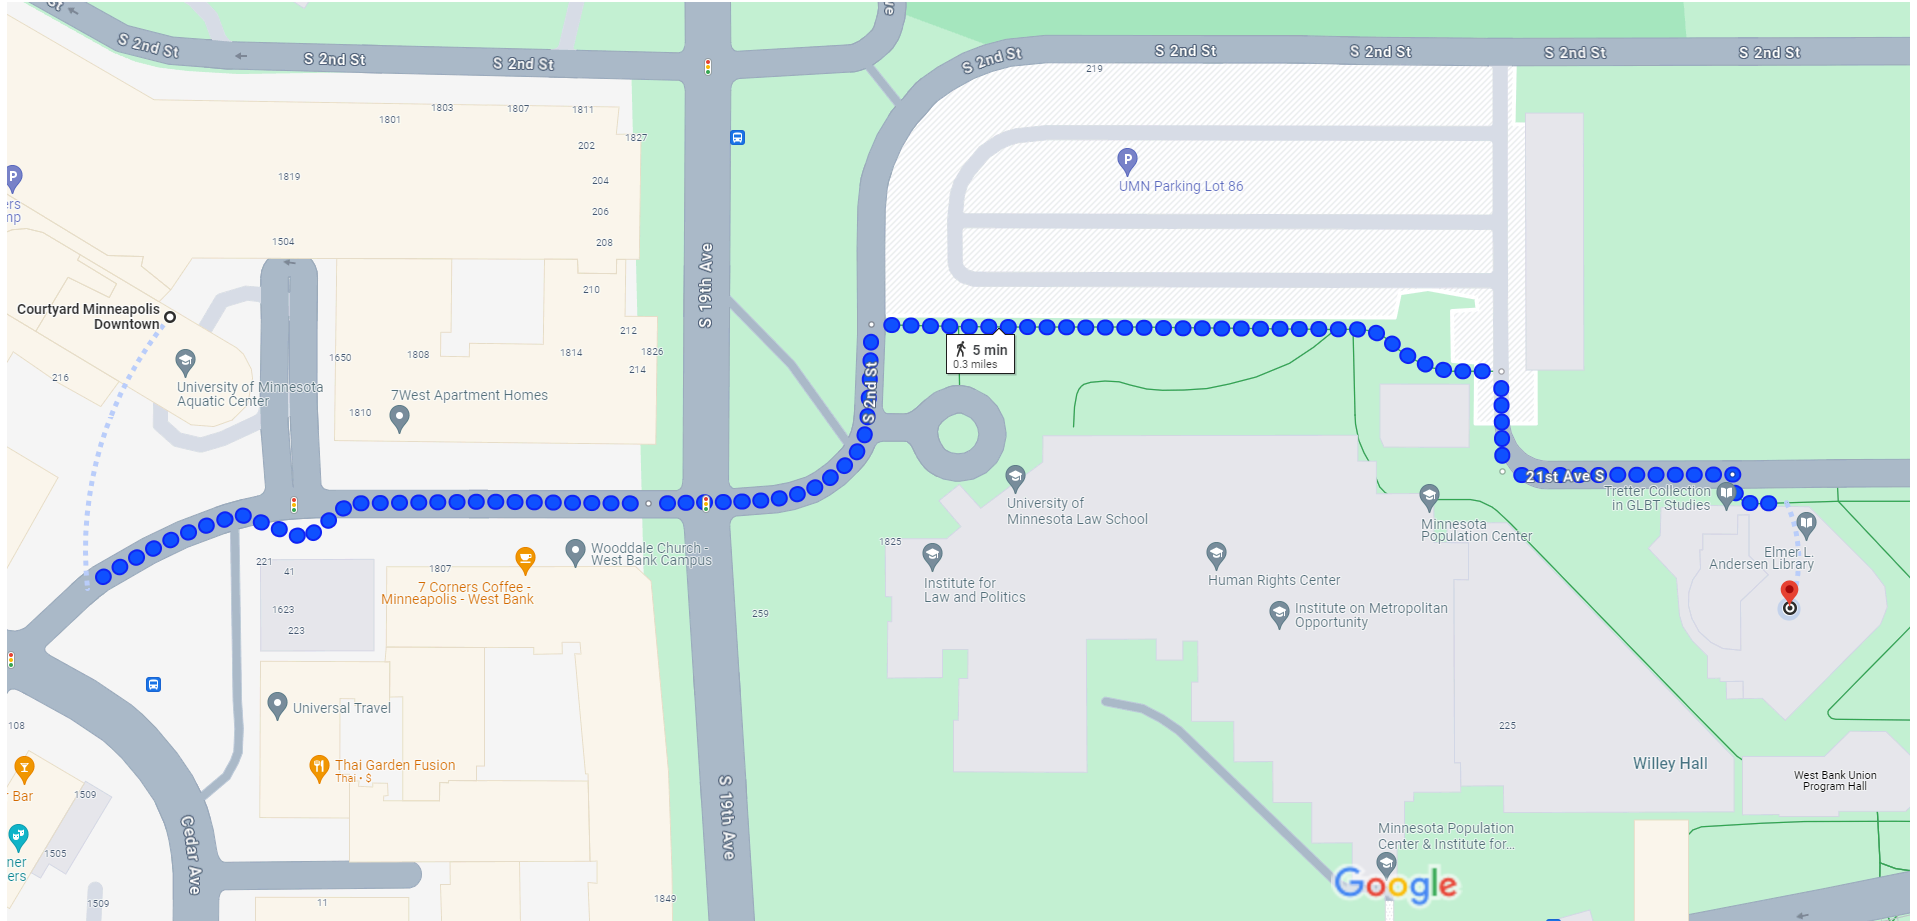

Courtyard Minneapolis Downtown, 1500 Washington Ave S, Minneapolis, MN 55454 to Your location

Walk 0.3 mile, 5 min

Map data ©2024 Google 50 ft

via Washington Ave S

5 min

0.3 mile

Mostly flat