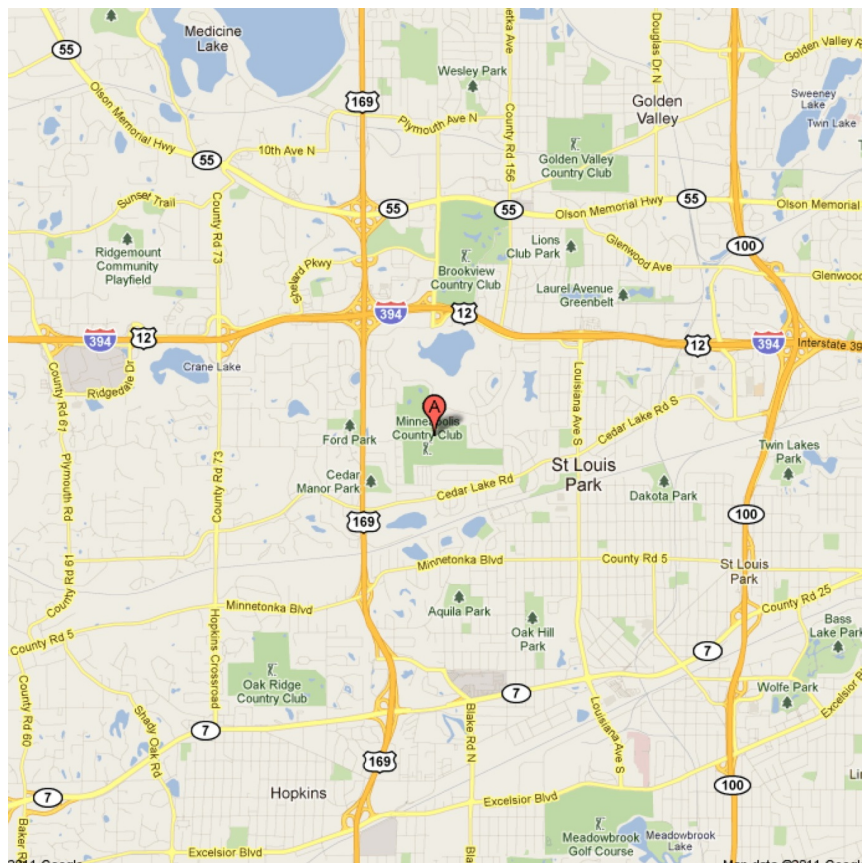

# The Norwegian Explorers Annual Dinner

Thursday, December 2, 2021

(6:30 pm *Social Time*, with cash bar, 7:00 pm *British Buffet*)

The Minneapolis Golf Club is located at 2001 Flag Ave. S., St. Louis Park [(952) 544-4471]. One block east of the intersection of Hwy 169 & Cedar Lake Rd in St. Louis Park. Just 7.5 miles from downtown Minneapolis and close to the western suburbs. That's just a 10 minute drive from downtown Minneapolis or Wayzata.

**Coming from the North** from I-694, go south on Hwy 169 to Cedar Lake Rd. The exit is one mile south of I-394. Take the Cedar Lake Rd exit east, this is a right turn, crossing over 169. There will be a school on the left & the next street on the left is Flag Ave. Take a left on Flag & go north 4 blocks to the club- house, which is on the right side.

**From the East**, take I-394 west to Hwy 169. Go south on 169 for one mile to the Cedar Lake Rd exit. Take the Cedar Lake Rd exit east, this is a right turn, crossing over 169. There will be a school on the left & the next street on the left is Flag Ave. Take a left on Flag & go north 4 blocks to the clubhouse, which is on the right side.

**From the West**, go east on I-394 to Hwy 169. Go south on 169 for one mile to the Cedar Lake Rd exit. Take the Cedar Lake Rd exit east, this is a right turn. There will be a school on the left & the next street on the left is Flag Ave. Take a left on Flag & go north 4 blocks to the clubhouse, which is on the right side.  
Or you can take Hwy 7 to Hwy 169. Go north on 169 for one mile to the Cedar Lake Rd exit. Take the Cedar Lake Rd exit east, this is a right turn. There will be a school on the left & the next street on the left is Flag Ave. Take a left on Flag & go north 4 blocks to the clubhouse, which is on the right side.